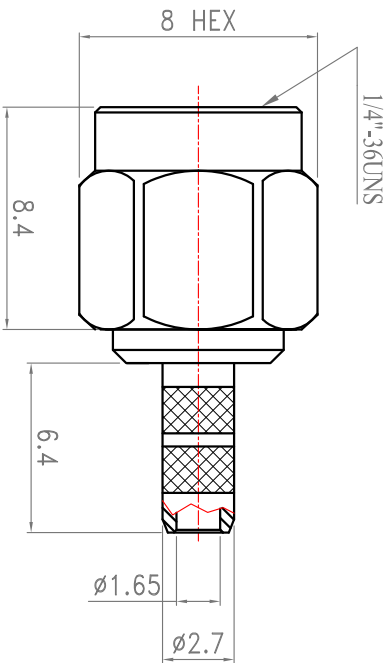

Recommended Cable Stripping Dimensions

Recommended Crimped Dimensions for Center Pin

Recommended Crimped Dimensions for Ferrule

*Change new drawing frame in Blue Color since 2009/07/01 to comply with Company CIS Policy. "

ROHS COMPLIANCE

ITEM	Description	Material	Finish	Part Number	QTY
6					
5	Ferrule	Brass	Gold		
4	Pin	Brass	30u"Gold		
3	Insulator	PTFE	None		
2	Body	Brass	Gold		
1	Shell	Brass	Gold		

Scale	Abbr.	Date	Rev.
NTS	ST	2009/10/08	B-1