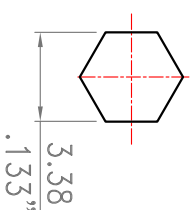

Recommended Cable Stripping Dimensions

Recommended Crimped Dimensions for Center Pin

Recommended Crimped Dimensions for Ferrule

*Change new drawing frame in Blue Color since 2009/07/01 to comply with Company CIS Policy. "