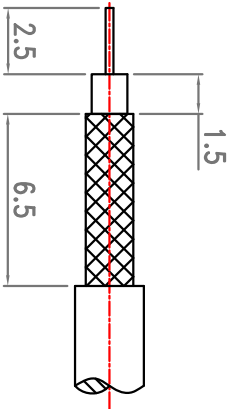

Revisions

ISS	Symbol	Description	Date
B		CHE for New Drawing Frame & New PN System	2006/07/10
B-1		CHE for New Knurling on SMA Body	2009/10/07

Note: Revisions B: B-1; B-2..... On behalf of official Drawing.
 Revisions 1; 2; 3; 4..... On behalf of experiment's Drawing.

Recommended Cable Stripping Dimensions

Recommended Crimped Dimensions for Center Pin

Recommended Crimped Dimensions for Ferrule

*Change new drawing frame in Blue Color since 2009/07/01 to comply with Company CIS Policy. "

ROHS COMPLIANCE

ITEM	Description	Material	Finish	Part Number	QTY
6					
5	Ferrule	Brass	Gold		
4	Pin	Brass	30u"Gold		
3	Insulator	PTFE	None		
2	Body	Brass	Gold		
1	Shell	Brass	Gold		

Scale	Abbr.	Date	Rev.
NTS	ST	2009/10/08	B-1