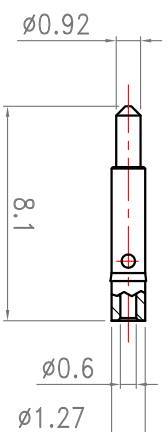

Revisions

ISS	Symbol	Description	Date
B		CHE for New Drawing Frame & New PN System	2006/07/10
B-1		CHE for New Knurling on SMA Body	2009/10/07

Note: Revisions B: B-1; B-2..... On behalf of official Drawing.
 Revisions 1; 2; 3; 4..... On behalf of experiment's Drawing.

Recommended Cable Stripping Dimensions

Recommended Crimped Dimensions for Center Pin

Recommended Crimped Dimensions for Ferrule

*Change new drawing frame in Blue Color since 2009/07/01 to comply with Company CIS Policy. "

ROHS COMPLIANCE

ITEM	Description	Material	Finish	Part Number	QTY
6					
5	Ferrule	Brass	Gold		
4	Pin	Brass	30u"Gold		
3	Insulator	PTFE	None		
2	Body	Brass	Gold		
1	Shell	Brass	Gold		

Scale	Abbr.	Date	Rev.
NTS	ST	2009/10/08	B-1